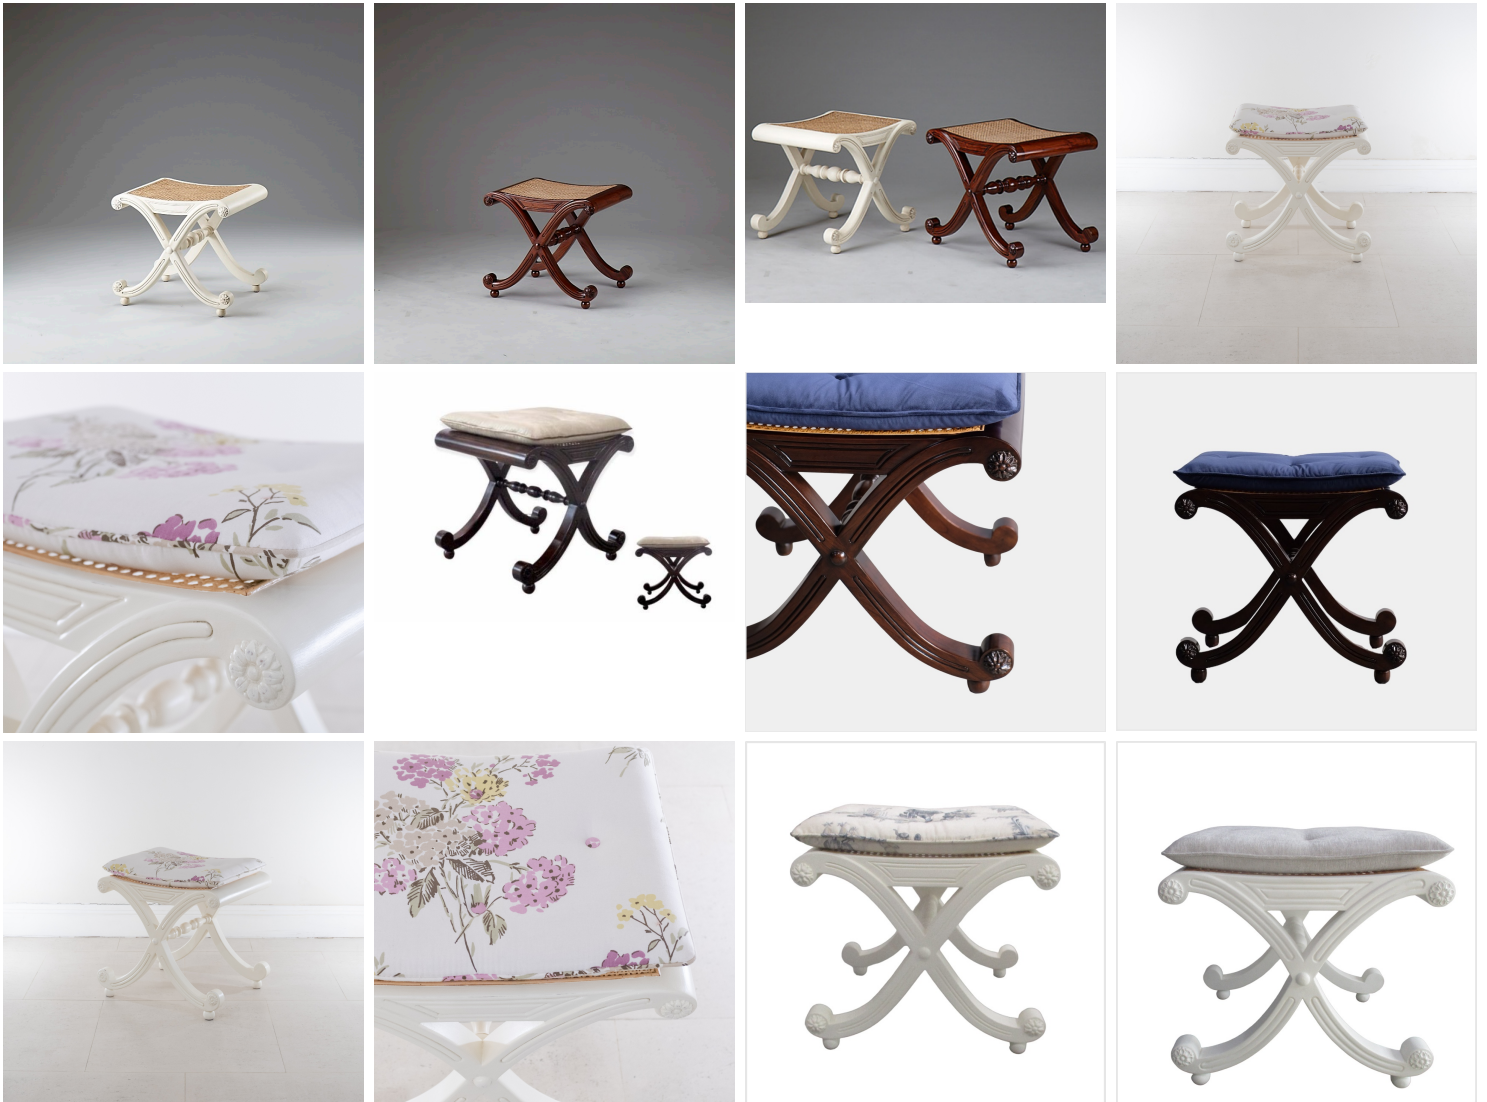

The Classic Chair Company
London

STOOL

Model : CH071

Dimensions (cm) : w52.5 d44 h50 sh50

Materials : Mahogany wood & Or similar

Finished : Wood Lacquer Finish, Paint Lacquer Finish

The Classic Chair Company
London

PRODUCT DESCRIPTION

Classic European Style Furniture . Design from French Empire period , from the English Georgian and Regency periods. Which Pierre Philippe range is inspired by classic French Country furniture, particularly from Provence in the south of French, and is made to the same exacting standards attention to detail. The designs are unique to us.

Model : CH071

Dimensions (cm) : w52.5 d44 h50 sh50

Materials :

Finished : Wood Lacquer Finish & Paint Lacquer Finish