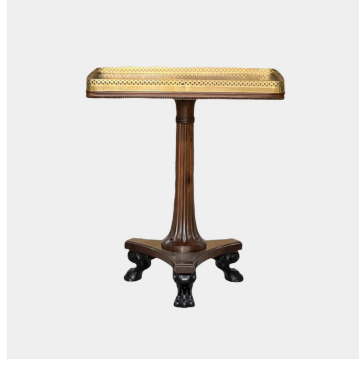

### **GUERIDON TABLE**

Thomas Hope's book published in 1806 was the inspiration for many items of furniture decoration and had their roots in classical antiquity. The Classic Chairs occasional table with its animal feet and galleried oblong top with its specially made solid brass gallery and the circular version were inspired by the 'Thomas Hope movement and have style and look of their epoch.

Model : TA160

Dimensions (cm) : w64 d48 h75

Materials : Mahogany wood & Or similar

Finished : Wood Lacquer Finish

The Classic Chair Company  
London

### **PRODUCT DESCRIPTION**

Model : TA160

Dimensions (cm) : w64 d48 h75

Materials : Mahogany wood

Finished : Wood lacquer finish