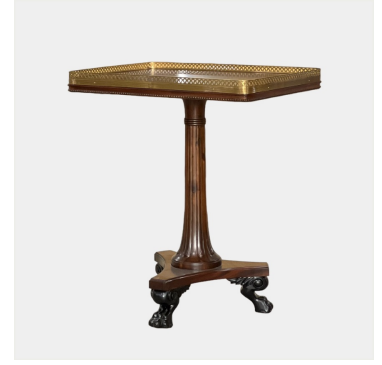

### **GUERIDON TABLE**

Thomas Hope's book published in 1806 was the inspiration for many items of furniture decoration and had their roots in classical antiquity. The Classic Chairs occasional table with its animal feet and galleried oblong top with its specially made solid brass gallery and the circular version were inspired by the 'Thomas Hope movement and have style and look of their epoch.

Model : TA160

Dimensions (cm) : w64 d48 h75

Materials : Mahogany wood & Or similar

Finished : Wood Lacquer Finish

The Classic Chair Company  
London

### **PRODUCT DESCRIPTION**

Model : TA160

Dimensions (cm) : w64 d48 h75

Materials : Mahogany wood

Finished : Wood lacquer finish