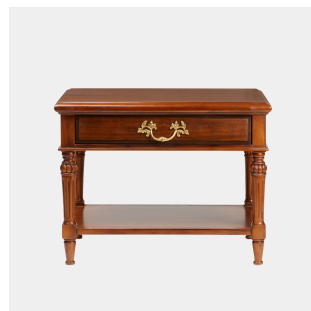

The Classic Chair Company
London

SIDE TABLE

Model : TA063-S

Dimensions (cm) : w60 d45 h55

Materials : Beech wood, Or similar

Finished : Wood Lacquer Finish, Paint Lacquer Finish

The Classic Chair Company
London

PRODUCT DESCRIPTION

Model : TA063-S

Dimensions (cm) : w60 d45 h55

Materials : Beech wood

Finished : (1) Wood Lacquer Finish (2) Paint Lacquer Finish