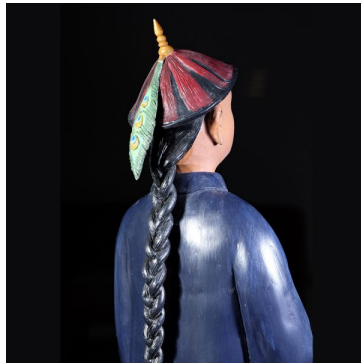

The Classic Chair Company
London

PAIR OF CHINESE NODDING HEAD FIGURES

Model: MI 127

A Pair of Chinese nodding head figures.

In the 18th century, these figures were considered to be extremely exotic and desirable in Europe. The attraction of these figures then, and today, is in their novelty and also in the exquisite rendition. Furthermore, each one is different and a great deal of their charm lies in the expressiveness of the faces.

A large collection of examples can be seen in the Peabody Essex Museum in Salem, Massachusetts, USA, 18th century examples of Chinese nodding head figures are very rare, so Classic Chairs have produced a pair to fill that gap. They are as beautifully painted as the originals were.

The Classic Chair Company
London

The mechanism of the nodding head which was activated by passing people was a lead weight balanced on a knife edge.

Dimensions (mm): w 160 d 170 h 570

Stock: In stock

PRODUCT DESCRIPTION

A Pair of Chinese nodding head figures.

In the 18th century, these figures were considered to be extremely exotic and desirable in Europe.

The attraction of these figures then, and today, is in their novelty and also in the exquisite rendition.