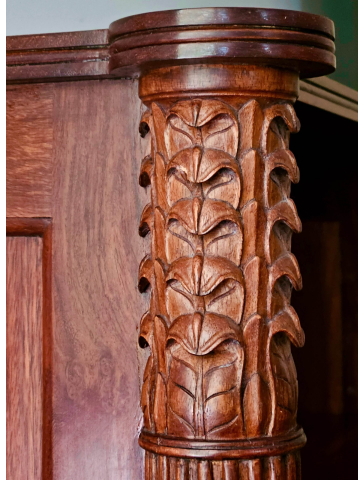

The Classic Chair Company
London

PRODUCT DESCRIPTION

Model: CB-SBY

The Classic Regency Low Bookcase (wide) has all the usual workmanship expected from a Classic Chair product. Detailing such as the foliate carving on the outstanding fluted columns, reeded edges to the shelves and top, and panelled sides.

The solid hardwood used throughout has a beautiful figured grain, as well as the straight grain.

Adjustable shelves.

A half width version is available: model CB-SB at 700 mm wide. To view this please click on the following: [Classic Regency Low Bookcase (narrow)](#)

Model: CB-SBY

Dimensions (mm): w 1310 d 330 h 910

Stock: to order