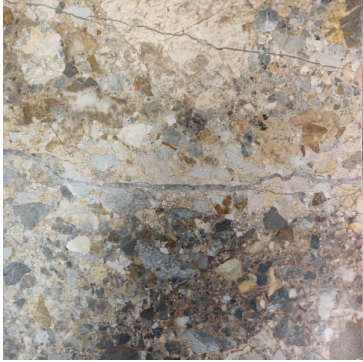

The Classic Chair Company
London

SIDE TABLE WITH MARBLE TOP TA-SS

Model: TA-SS

Side table with marble top

Very practical as a side table for the sofa, or as a coffee table, and also the side table with a marble top is a good size for plenty of items such as a lamp and books and a refreshing drink.

The stand is available either polished or painted.

marble: available from stock in variety
dimensions (mm): 560 x 840 x 550 h

The Classic Chair Company
London

PRODUCT DESCRIPTION

Side table with marble top

Very practical as a side table for the sofa, or as a coffee table, and also the side table with a marble top is a good size for plenty of items such as a lamp and books and a refreshing drink.

The stand is available either polished or painted.

marble: available from stock in variety