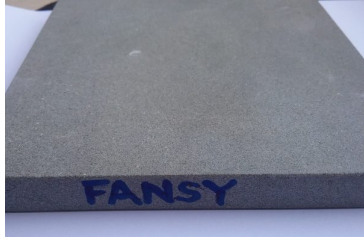

The Classic Chair Company
London

SIDE TABLE WITH MARBLE TOP TA-SS

Model: TA-SS

Side table with marble top

Very practical as a side table for the sofa, or as a coffee table, and also the side table with a marble top is a good size for plenty of items such as a lamp and books and a refreshing drink.

The stand is available either polished or painted.

marble: available from stock in variety
dimensions (mm): 560 x 840 x 550 h

The Classic Chair Company
London

PRODUCT DESCRIPTION

Side table with marble top

Very practical as a side table for the sofa, or as a coffee table, and also the side table with a marble top is a good size for plenty of items such as a lamp and books and a refreshing drink.

The stand is available either polished or painted.