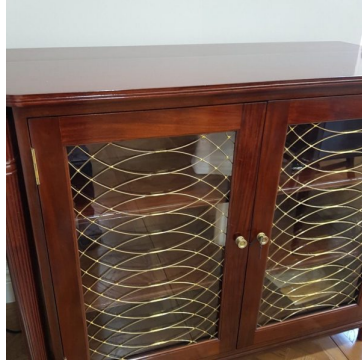

The Classic Chair Company
London

CLASSIC BREAKFRONT BOOKCASE SMALL

Model: CB-CHH

Classic Breakfront Bookcase small.

Classic Chairs has adapted a bookcase originally made by Gillows of Lancaster in the Regency Period.

It is offered in many variations, of both size and detailing.

The centre section is illustrated here, with optional "fishtail" brass grilles over pleated silk panels in the doors in the lower section.

A larger version is available with two shallower side sections. All versions are also available without the upper shelves, for use as buffets or side cabinets.

The Classic Breakfront Bookcase is ideal for both home and office.

Dimensions (mm): w 1150 d 500 h 2200

The Classic Chair Company
London
stock: to order

PRODUCT DESCRIPTION

Classic Breakfront Bookcase small.

Classic Chairs has adapted a bookcase originally made by Gillows of Lancaster in the Regency Period. The Classic Breakfront Bookcase is ideal for both traditional home interiors and libraries, and office suites.