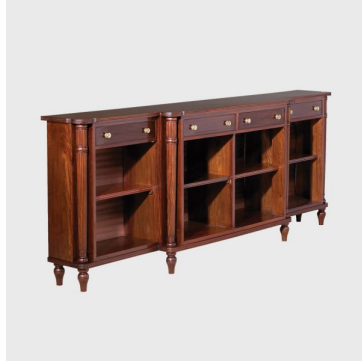

The Classic Chair Company
London

CLASSIC BREAKFRONT BOOKCASE SMALL

Model: CB-CHH

Classic Breakfront Bookcase small.

Classic Chairs has adapted a bookcase originally made by Gillows of Lancaster in the Regency Period.

It is offered in many variations, of both size and detailing.

The centre section is illustrated here, with optional "fishtail" brass grilles over pleated silk panels in the doors in the lower section.

A larger version is available with two shallower side sections. All versions are also available without the upper shelves, for use as buffets or side cabinets.

The Classic Breakfront Bookcase is ideal for both home and office.

Dimensions (mm): w 1150 d 500 h 2200

The Classic Chair Company
London
stock: to order

PRODUCT DESCRIPTION

Classic Breakfront Bookcase small.

Classic Chairs has adapted a bookcase originally made by Gillows of Lancaster in the Regency Period. The Classic Breakfront Bookcase is ideal for both traditional home interiors and libraries, and office suites.